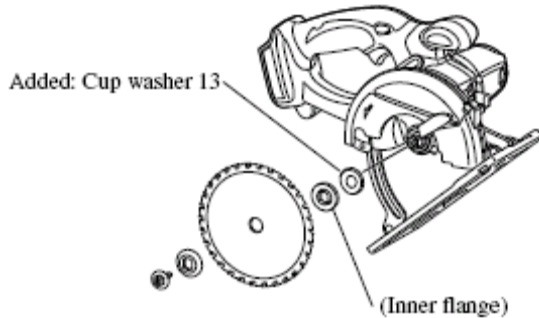

**SERVICE CHANGES**

**1. Changes on Handle**

Item No.	Description	Type 1	Type 2	Type 3
11	Handle Set (L)	188214-2		419661-9
19	Handle Set (R)	188214-2	419660-1	450065-6
35	Rubber Sleeve 6		262562-8	262566-0

Item No. 11 and 19 are completely interchangeable as a set.

**2. Add Cup Washer 13**

Item No.	Description	Type 1	Type 2
69	Cup Washer 13	----	267802-9

**3. Add Cup Washer 13**

Item No.	Description	Type 1	Type 2
59	H.S.H.BOLT M6X18	266226-6	266458-5