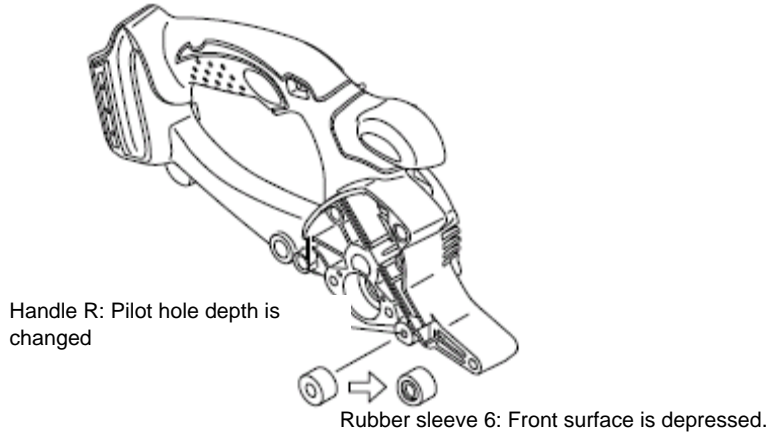

SERVICE CHANGES

1. Changes on Handle

Item No.	Description	Type 1	Type 2	Type 3
11	Handle Set (L)	188214-2		419661-9
19	Handle Set (R)	188214-2	419660-1	450065-6
35	Rubber Sleeve 6		262562-8	262566-0

Item No. 11 and 19 are completely interchangeable as a set.

2. Add Cup Washer 13

Item No.	Description	Type 1	Type 2
69	Cup Washer 13	----	267802-9