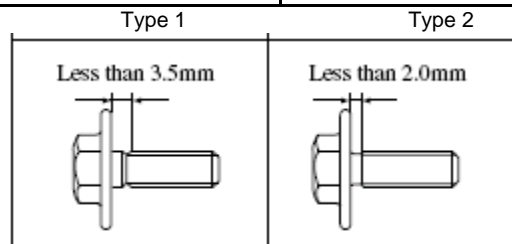

**SERVICE CHANGES**

**1. Changes on Handle**

Item No.	Description	Type 1	Type 2	Type 3
11	Handle Set (L)	188214-2		419661-9
19	Handle Set (R)	188214-2	419660-1	450065-6
35	Rubber Sleeve 6		262562-8	262566-0

Item No. 11 and 19 are completely interchangeable as a set.

**2. Add Cup Washer 13**

Item No.	Description	Type 1	Type 2
69	Cup Washer 13	----	267802-9

**3. Add Cup Washer 13**

Item No.	Description	Type 1	Type 2
59	H.S.H.BOLT M6X18	266226-6	266458-5