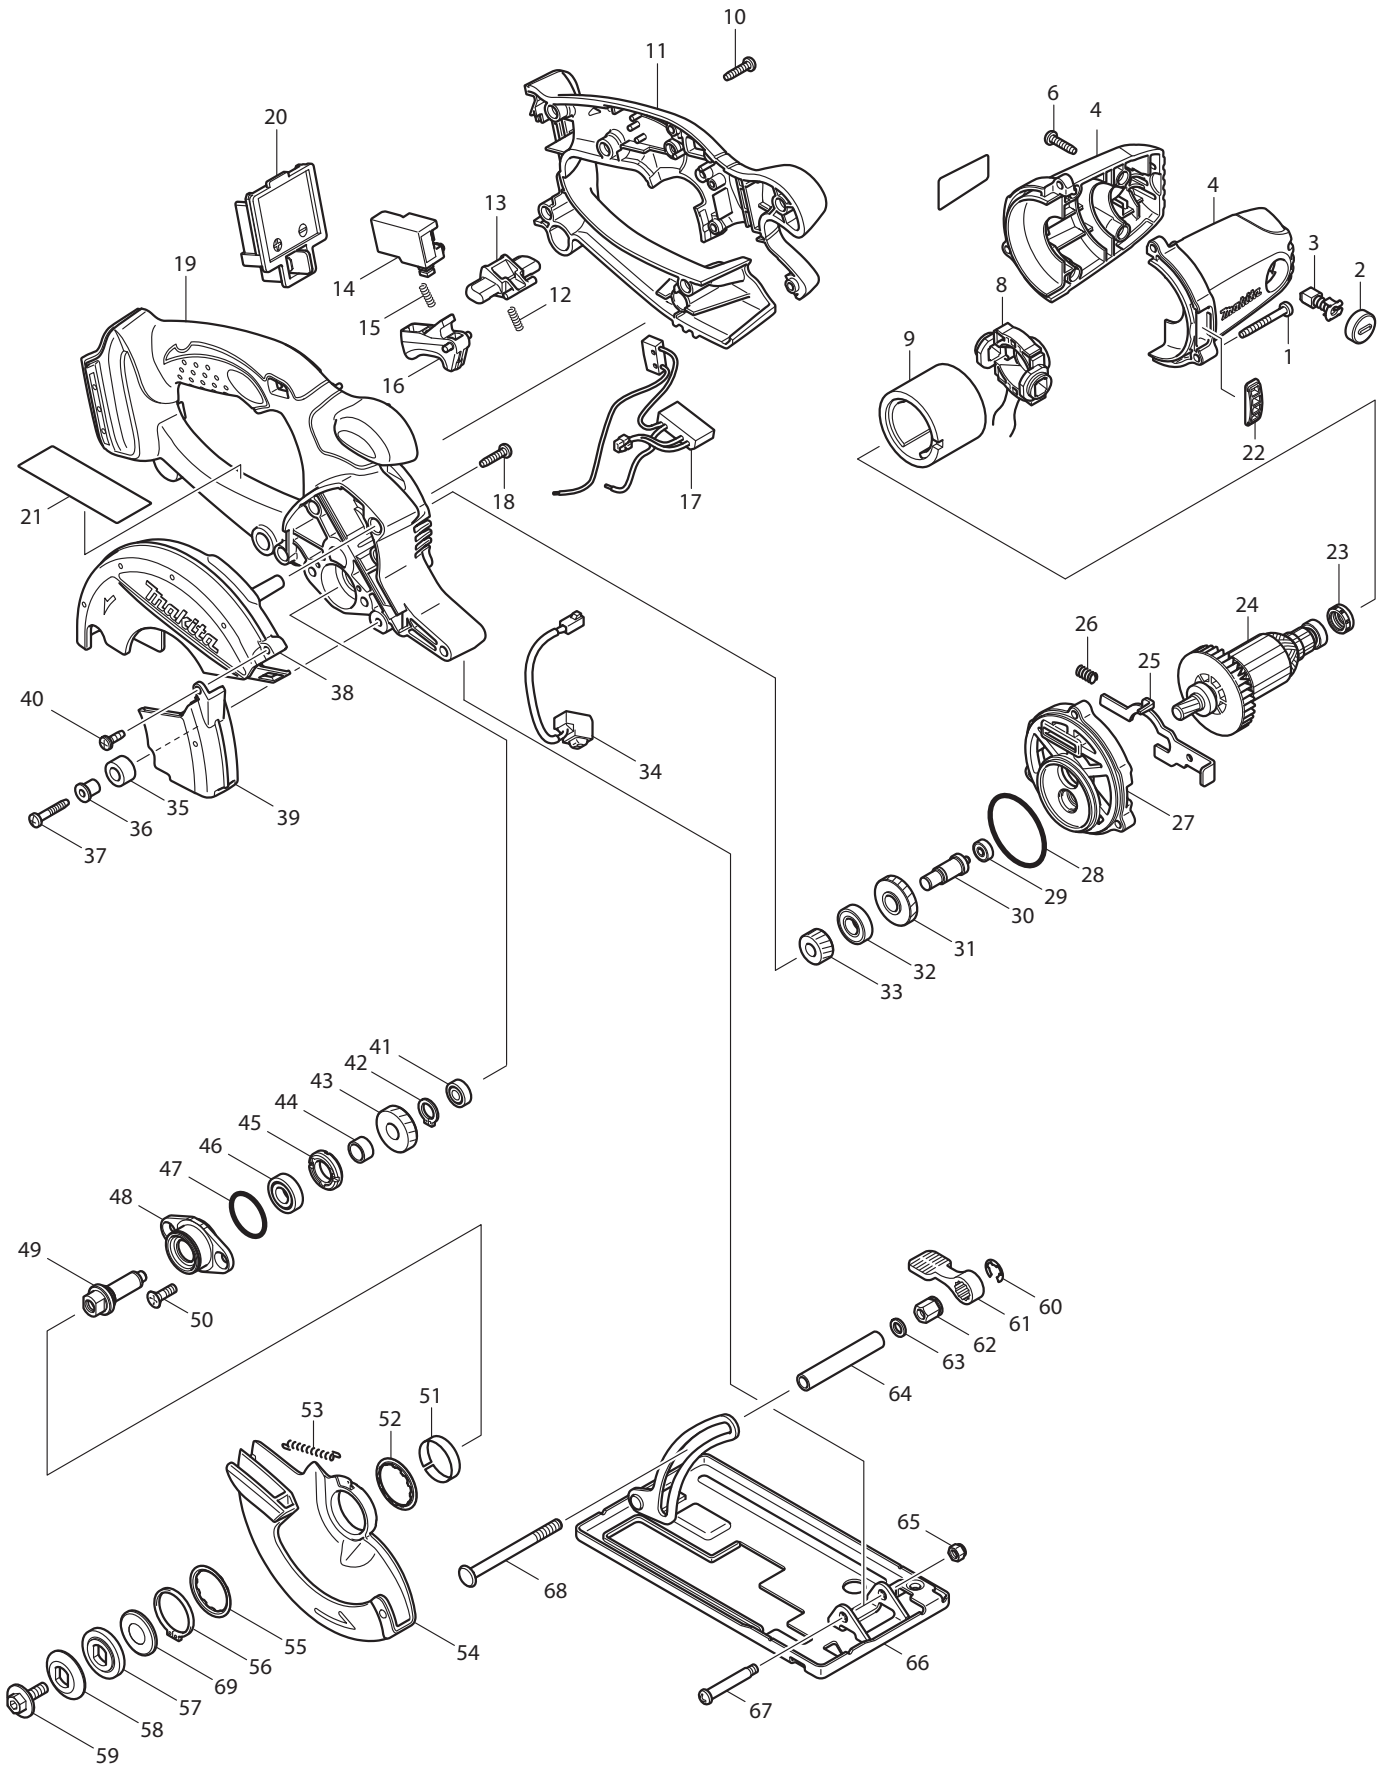

09 - 2011
BCS550 / BCS550Z / BCS550F
18V 5 - 3/8" METAL CUTTING SAW

Item No	Type	Ref	Part No	Description	Qty	Unit
1			266053-1	TAPPING SCREW 4X35	3	PC.
2			643807-7	BRUSH HOLDER CAP	2	PC.
3	1		191971-3	CARBON BRUSH CB-430 2PC/SET (W/O ORIGIN) - N/L/A	1	SET
	2		195018-5	CARBON BRUSH CB-430 2PC/SET (W/ ORIGIN)	1	SET
4			188209-5	HOUSING SET	1	SET
6			265995-6	TAPPING SCREW 4X18	4	PC.
8			638502-2	ENDBELL COMPLETE	1	PC.
9			638420-4	YOKE UNIT	1	PC.
10			265995-6	TAPPING SCREW 4X18	8	PC.
11	1		188214-2	* HANDLE SET - N/L/A	1	SET
		INC.		* Item No. 19		
11			419661-9	* HANDLE L	1	PC.
12			231469-9	COMPRESSION SPRING 4	1	PC.
13			419664-3	LOCK OFF LEVER	1	PC.
14			651956-6	SWITCH TG72BD	1	PC.
15			231469-9	COMPRESSION SPRING 4	1	PC.
16			419665-1	SWITCH LEVER	1	PC.
17	1		631743-9	* POWER SUPPLY CIRCUIT	1	PC.
	2		620125-0	* POWER SUPPLY CIRCUIT	1	PC.
18			265995-6	TAPPING SCREW 4X18	3	PC.
19	1		188214-2	* HANDLE SET - N/L/A	1	SET
19	1	INC.		* Item No. 11		
19	2		419660-1	* HANDLE R - N/L/A	1	PC.
19			450065-6	* HANDLE R	1	PC.
20	1		643812-4	TERMINAL	1	PC.
	2		643838-6	TERMINAL	1	PC.
21			810299-7	CAUTION LABEL	1	PC.
22			419609-1	FAN GUARD	1	PC.
23			421977-0	RUBBER RING 13	1	PC.
24	1		619202-3	ARMATURE	1	PC.
24	2		619290-0	ARMATURE	1	PC.
25			345643-4	SHAFT LOCK	1	PC.
26			233117-6	COMPRESSION SPRING 6	1	PC.
27			419656-2	GEAR HOUSING	1	PC.
28			213560-5	O RING 44	1	PC.
29	1		210048-6	BALL BEARING 604ZZ	1	PC.
	2		210036-3	BALL BEARING 604ZZ	1	PC.
30			324729-7	GEAR SHAFT	1	PC.
31	1		226643-2	HELICAL GEAR 35	1	PC.
31	2		227752-0	HELICAL GEAR 27	1	PC.
32			210080-0	BALL BEARING 6900ZZ	1	PC.
33			226635-1	HELICAL GEAR 15	1	PC.
34			631550-0	LED CIRCUIT	1	PC.
35	1		262562-8	* RUBBER SLEEVE 6 - N/L/A	1	PC.
35			262566-0	* RUBBER SLEEVE 6	1	PC.
36			262563-6	SLEEVE 4	1	PC.
37			265999-8	TAPPING SCREW 4X25	1	PC.
38			419662-7	BLADE CASE	1	PC.
39			419663-5	BLADE COVER	1	PC.
40			266020-6	TAPPING SCREW 4X12	1	PC.
41			210006-2	BALL BEARING 696ZZ	1	PC.
42			961006-2	RETAINING RING S-10	1	PC.
43			226640-8	HELICAL GEAR 23	1	PC.
44			257760-7	SLEEVE 10	1	PC.
45			285847-5	BEARING RETAINER 14-23	1	PC.
46			210069-8	BALL BEARING 6900DDW	1	PC.
47			213435-8	O RING 26	1	PC.